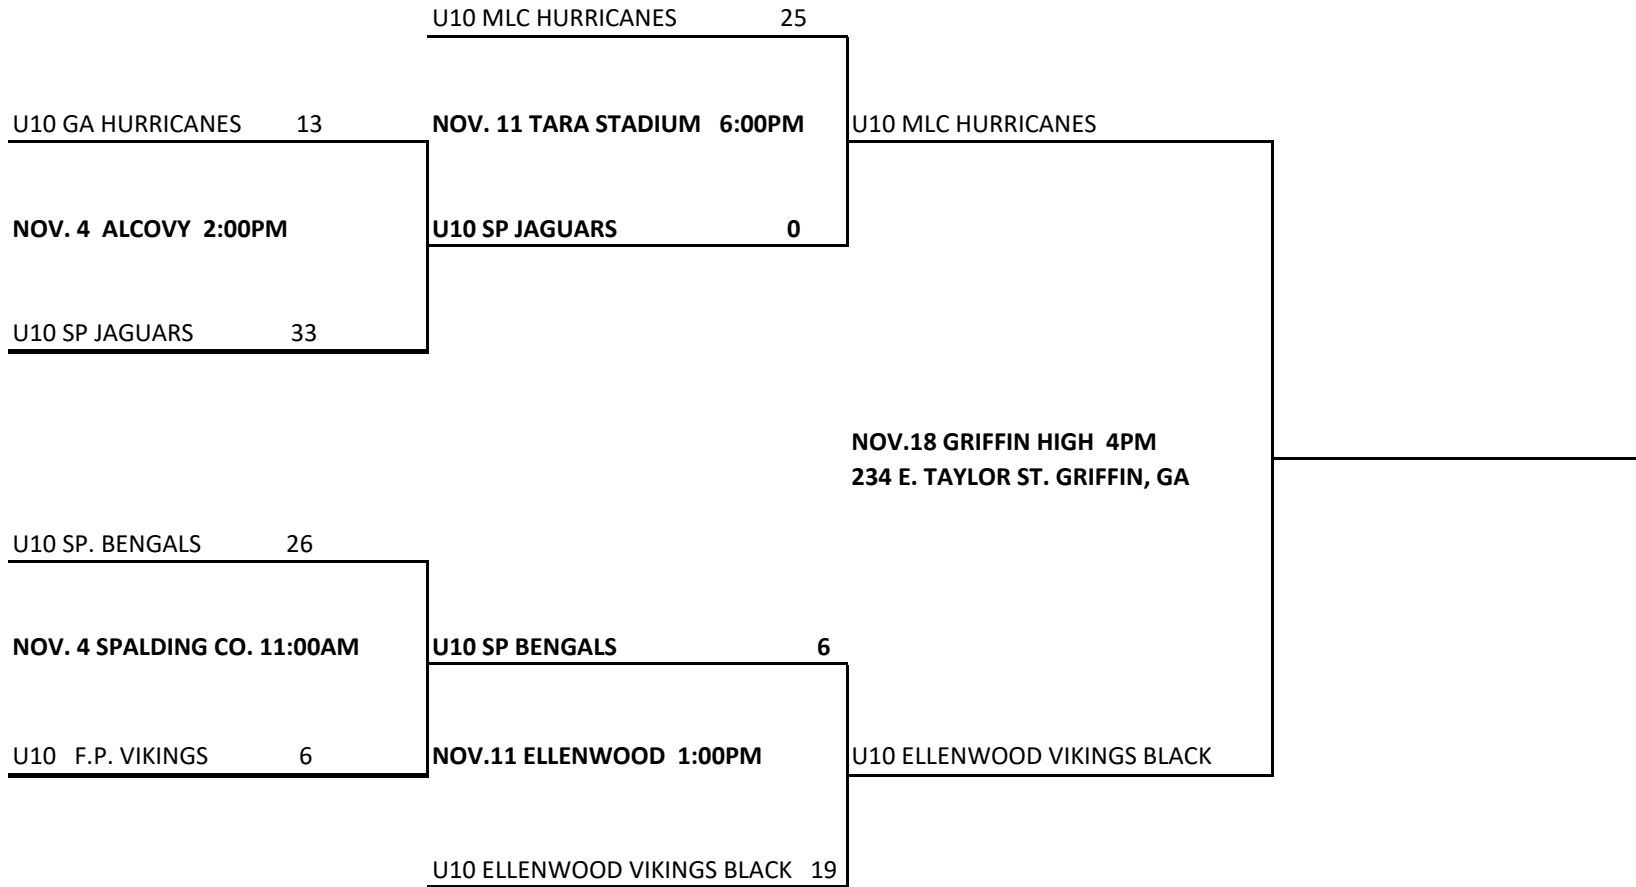

U10 SPYFL PLAYOFF BRACKET 2017

**ADMISSION AT TARA STADIUM
CAN GOOD**

**ADMISSION AT GRIFFIN HIGH
12 AND UNDER IS \$1
13 AND OLDER IS \$2**